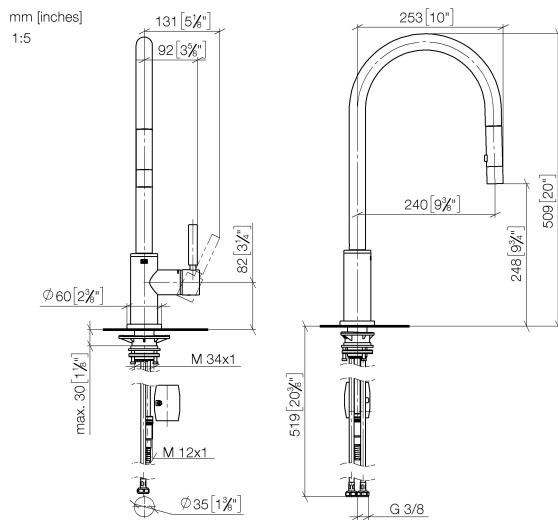

33 870 888

- 240mm projection
- pivotable spout 360°
- Optional swivel limiter available with swivel limiter set 12 823 970 90
- laminar and spray flow
- 1800 mm metal shower hose
- sprayface with anti-scaling system
- max. flow 10.4 l/min at 3 bar flow pressure
- lead-free
- This product can help a building meet the requirements of Green Building Rating Systems, e.g. LEED®, BREEAM®, DGNB

33 870 888

Flow rate chart

Certificates

LGA_38636.

Belgaqua_24-005-
27_3.

33 870 888

Spare parts list

No.	Item Number	Name	Quantity used	Delivery time
1	90 12 11 148 00-99	shower	1	30
2	04 30 02 120 00-85	hose	1	30
3	90 28 22 304 00-99	spout	1	30
4	09 28 10 160 90	ring	2	2
5	09 18 40 186 90	sleeve	1	2
6	90 15 05 064 05 90	cartridge	1	2
7	09 14 10 190 90	seal	1	2
8	09 28 30 030-99	cover	1	30
9	90 20 66 027 00-99	handle	1	30
10	09 14 10 036 90	seal	1	2
11	90 27 22 047 00-99	rosette	1	-
Spare part can no longer be ordered, please order the replacement item				
12	09 14 10 050 90	seal	1	2
13	04 30 11 040 00 90	fixing set	1	2
14	09 20 93 056 90	insert	1	2
15	04 30 04 101 00 90	hose	2	2
16	04 28 20 067 00 90	pipe	1	2
17	90 24 03 253 00 90	adaptor	1	2
18	04 21 50 010 00 90	accessories	1	2