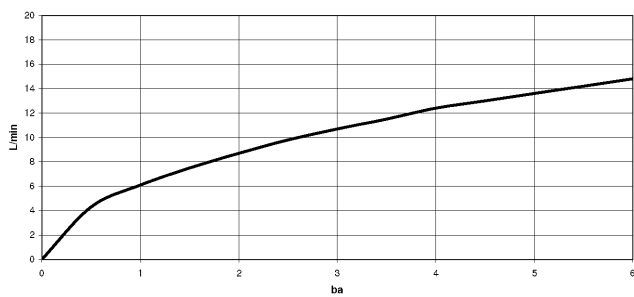

Flow rate chart

Certificates

LGA_38636.

Belgaqua_24-005-
27_3.